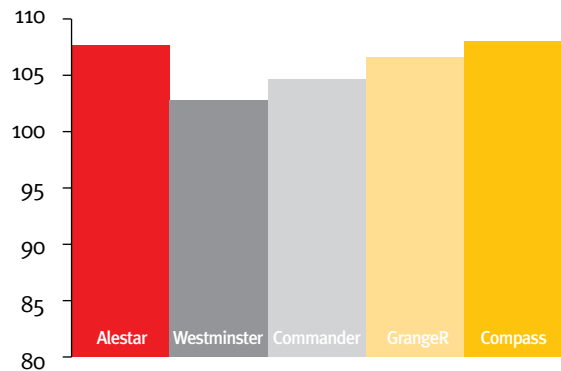

R Resistant **MR** Moderately Resistant **MS** Moderately Susceptible **S** Susceptible **VS** Very Susceptible

VARIETY DESCRIPTION

Alestar is a Domestic Malt profile barley with medium maturity, 5 days earlier than Gairdner. Maturity is very similar to Commander and Compass. In South West Victoria Alestar out yields Westminster in higher rainfall zones, Alestar yields above or similar to Commander in other regions of Victoria and South East South Australia. Alestar has high test weight, low screenings and a bright grain colour. Alestar has resistance to covered Smut and is MR to Nematode (P.neglectus) and Nematode (P.thornei)

ALESTAR

BARLEY

Standing strong

NVT MET 5 YEAR YIELD AVERAGE BARLEY VARIETIES

Hamilton MET NVT Data

Teesdale MET NVT Data

Streatham MET NVT Data

Grain yield as % of site average

AGRONOMY MANAGEMENT

Targeted areas – South western Victoria – South East of South Australia

SEED AVAILABILITY

Alestar will be available through Elders and selected Seed Partners

Your local Elders agronomist will be happy to assist you with more information and advice.