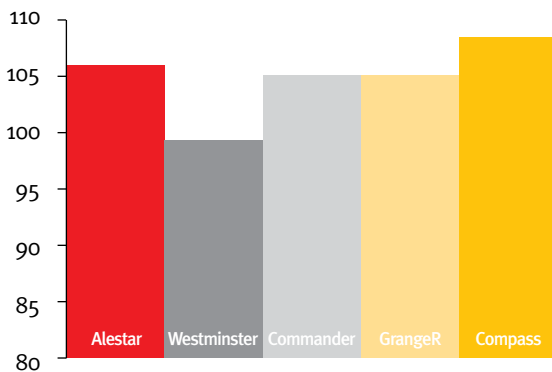

R Resistant **MR** Moderately Resistant **MS** Moderately Susceptible **S** Susceptible **VS** Very Susceptible

VARIETY DESCRIPTION

Alestar is a Domestic Malt profile barley with medium maturity, 5 days earlier than Gairdner. Maturity is very similar to Commander and Compass. In South West Victoria Alestar out yields Westminster in higher rainfall zones, Alestar yields above or similar to Commander in other regions of Victoria and South East South Australia. Alestar has high test weight, low screenings and a bright grain colour. Alestar has resistance to covered Smut and is MR to Nematode (P.neglectus) and Nematode (P.thornei)

ALESTAR

BARLEY

Standing strong

NVT MET 5 YEAR YIELD AVERAGE BARLEY VARIETIES

Hamilton MET NVT Data

Teesdale MET NVT Data

Streatham MET NVT Data

Grain yield as % of site average

AGRONOMY MANAGEMENT

Targeted areas – South western Victoria – South East of South Australia

SEED AVAILABILITY

Alestar will be available through Elders and selected Seed Partners

Your local Elders agronomist will be happy to assist you with more information and advice.