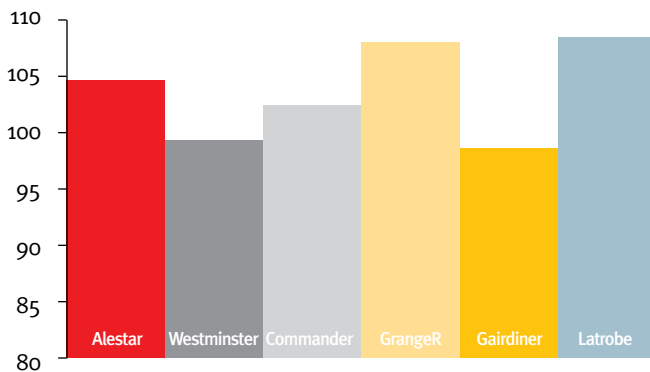

R Resistant **MR** Moderately Resistant **MS** Moderately Susceptible **S** Susceptible **VS** Very Susceptible

VARIETY DESCRIPTION

Alestar is a Domestic Malt profile barley with medium maturity, 5 days earlier than Gairdner. Maturity is very similar to Commander and Compass. In South West Victoria Alestar out yields Westminster in higher rainfall zones, Alestar yields above or similar to Commander in other regions of Victoria and South East South Australia. Alestar has high test weight, low screenings and a bright grain colour. Alestar has resistance to covered Smut and is MR to Nematode (P.neglectus) and Nematode (P.thornei)

ALESTAR

BARLEY

Standing strong

NVT MET 5 YEAR YIELD AVERAGE BARLEY VARIETIES

Sth West Victoria MET NVT Data

Nth Central Victoria MET NVT Data

Nth East Victoria MET NVT Data

Grain yield as % of site average

AGRONOMY MANAGEMENT

Targeted areas – South western Victoria – South East of South Australia

SEED AVAILABILITY

Alestar will be available through Elders and selected Seed Partners

Your local Elders agronomist will be happy to assist you with more information and advice.