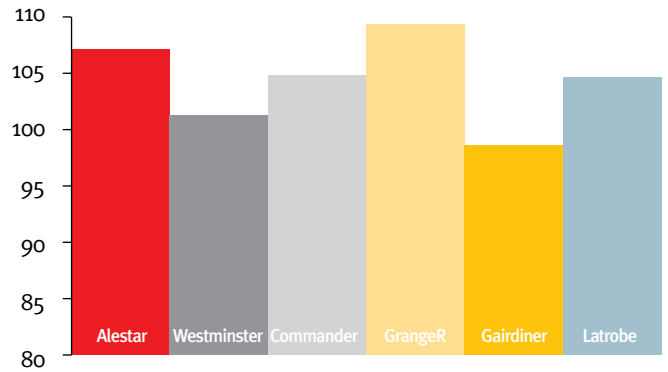

R Resistant **MR** Moderately Resistant **MS** Moderately Susceptible **S** Susceptible **VS** Very Susceptible

VARIETY DESCRIPTION

Alestar is a Domestic Malt profile barley with medium maturity, 5 days earlier than Gairdner. Maturity is very similar to Commander and Compass. In South West Victoria Alestar out yields Westminster in higher rainfall zones, Alestar yields above or similar to Commander in other regions of Victoria and South East South Australia. Alestar has high test weight, low screenings and a bright grain colour. Alestar has resistance to covered Smut and is MR to Nematode (P.neglectus) and Nematode (P.thornei)

ALESTAR

BARLEY

Standing strong

NVT MET 5 YEAR YIELD AVERAGE BARLEY VARIETIES

Sth West Victoria MET NVT Data

Nth Central Victoria MET NVT Data

Nth East Victoria MET NVT Data

Grain yield as % of site average

AGRONOMY MANAGEMENT

Targeted areas – South western Victoria – South East of South Australia

SEED AVAILABILITY

Alestar will be available through Elders and selected Seed Partners

Your local Elders agronomist will be happy to assist you with more information and advice.